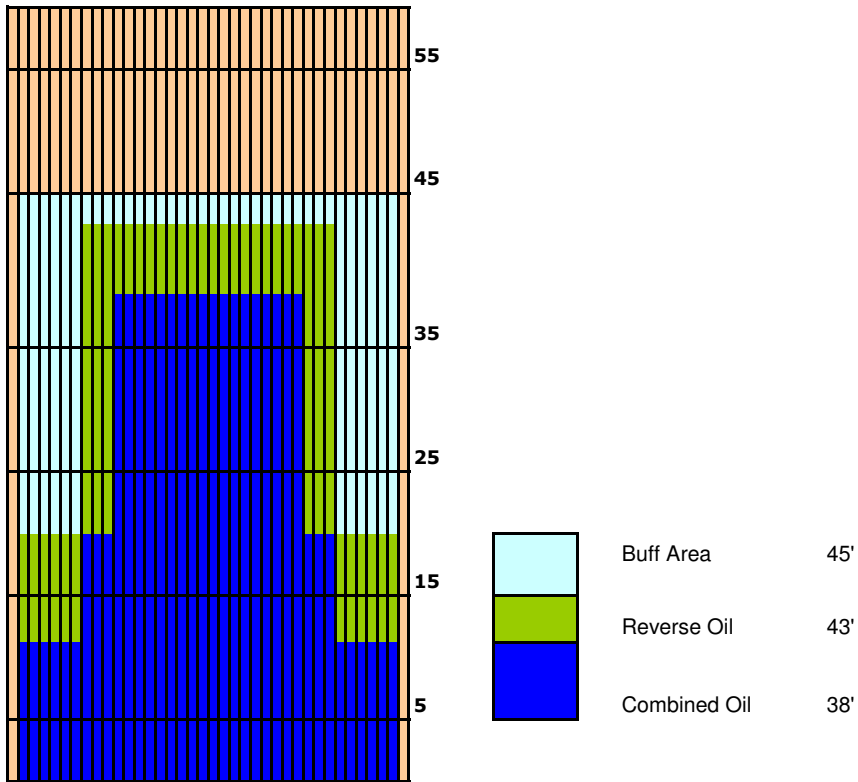

VIA ELITE CLASSIC

Long Oil Pattern 45'

VIA ELITE CLASSIC

Short Oil Pattern 35'

VIA ELITE CLASSIC

Medium Oil Pattern 38'