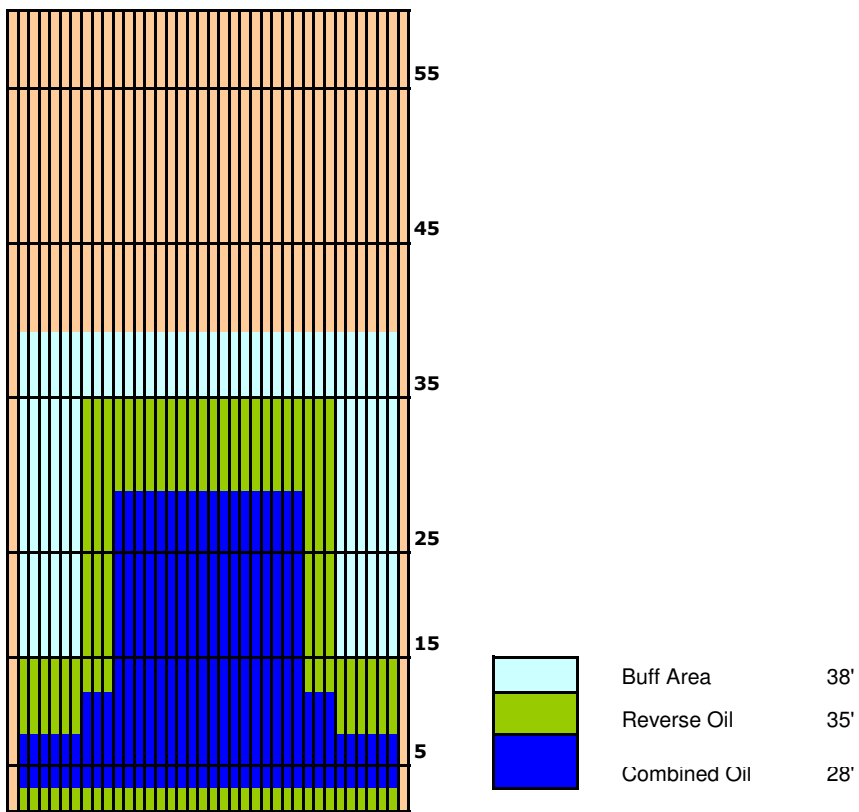

VIA ELITE CLASSIC

Long Oil Pattern 45'

VIA ELITE CLASSIC

Short Oil Pattern 35'

VIA ELITE CLASSIC

Medium Oil Pattern 38'