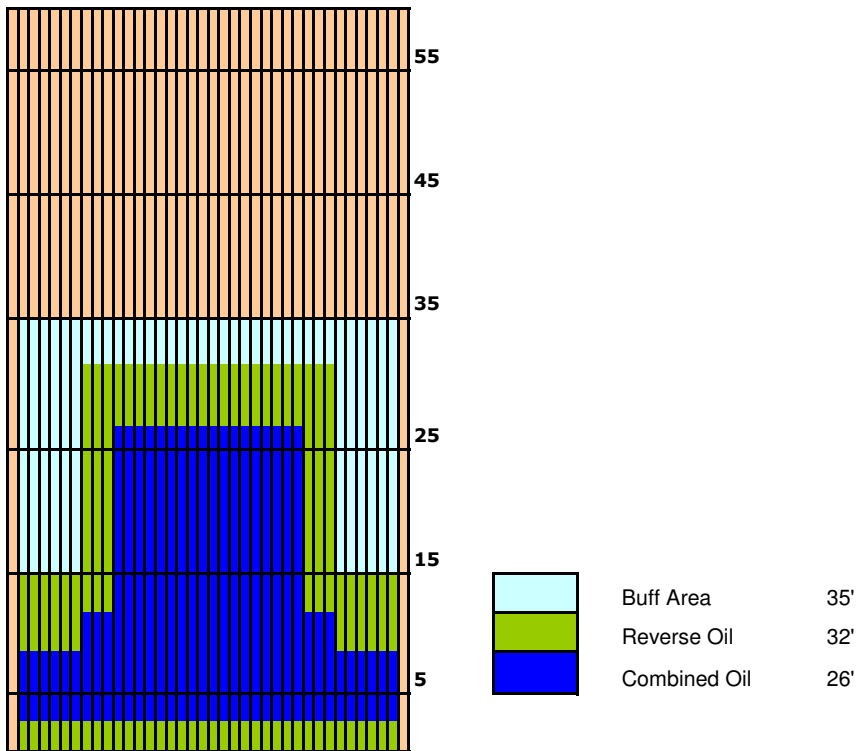

VIA ELITE CLASSIC

Long Oil Pattern 45'

VIA ELITE CLASSIC

Short Oil Pattern 35'

VIA ELITE CLASSIC

Medium Oil Pattern 38'